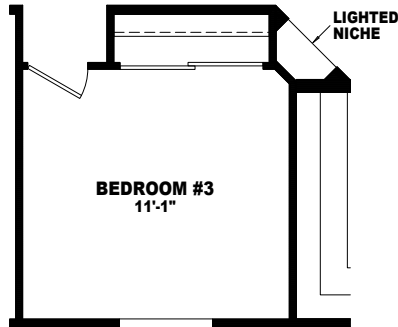

ALT MASTER BATH

OPT 3rd BEDROOM

OPTIONAL KITCHEN

MODEL: CAT-2859B

APPROXIMATELY 1587 SQ. FT. TOTAL
 APPROXIMATELY 1566 SQ. FT. LIVABLE
 2 BEDROOM, 2 BATH
 REVISED: 16FEB16 D