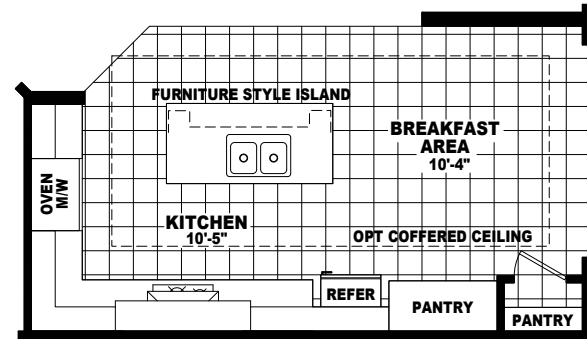

ALT MASTER BATH

OPT 3rd BEDROOM

OPTIONAL KITCHEN

MODEL: CAT-2859B

APPROXIMATELY 1587 SQ. FT. TOTAL
 APPROXIMATELY 1566 SQ. FT. LIVABLE
 2 BEDROOM, 2 BATH
 REVISED: 16FEB16 D