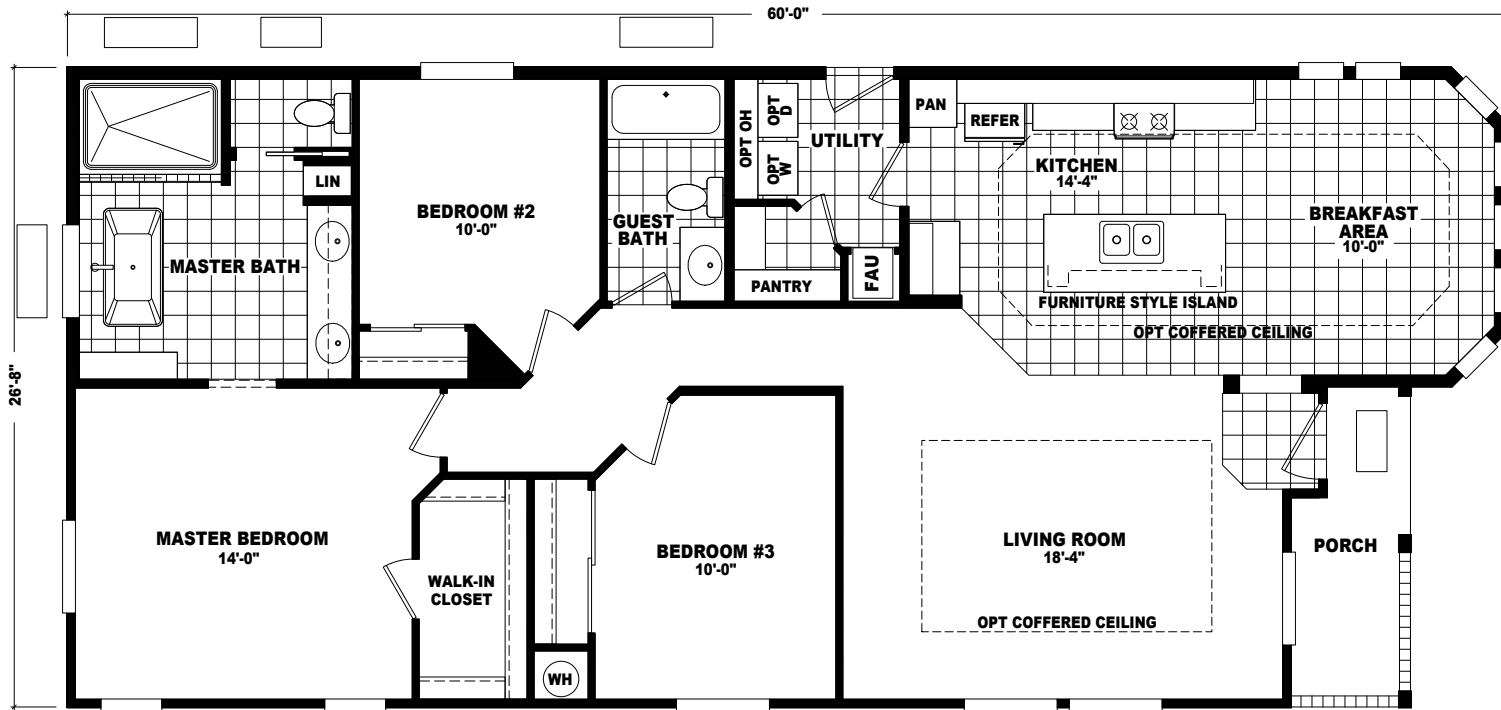

OPT KITCHEN

MODEL: CAT-2860E

APPROXIMATELY 1541 SQ. FT. TOTAL
 APPROXIMATELY 1481 SQ. FT. LIVABLE
 3 BEDROOM, 2 BATH