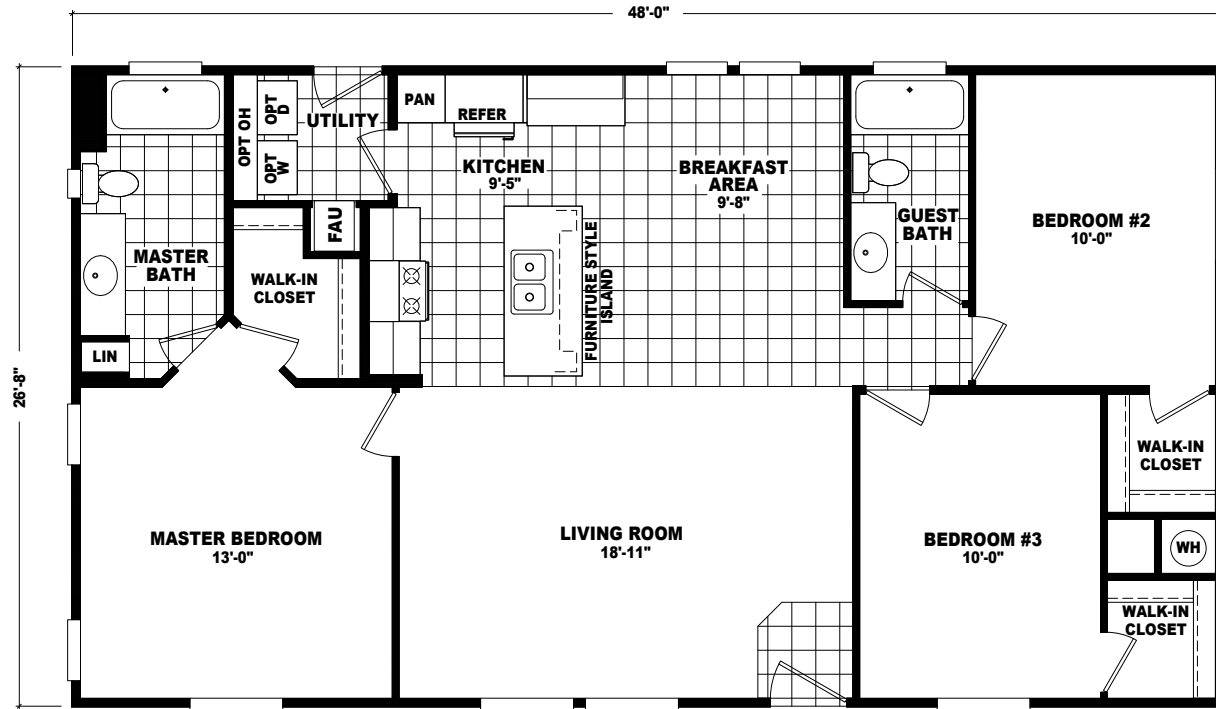

**OPTIONAL 4'x 6'
CERAMIC TILE
SHOWER WITH
SHOWER SPA**

MODEL: MR-28483A
APPROXIMATELY 1280 SQ. FT.
3 BEDROOM, 2 BATH