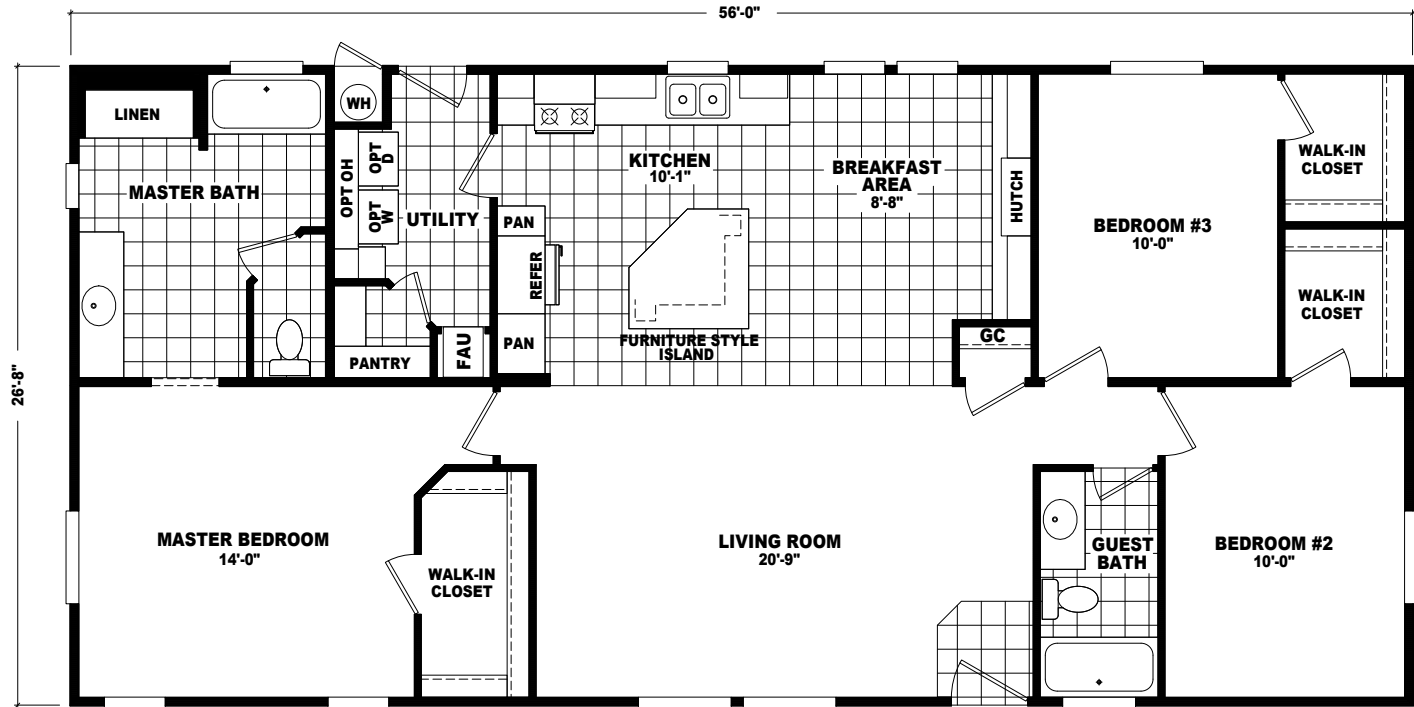

**OPTIONAL LUX BATH**

**OPTIONAL 4'x 6'  
CERAMIC TILE  
SHOWER WITH  
SHOWER SPA**

**MODEL: MR-28563B**  
APPROXIMATELY 1493 SQ.FT.  
3 BEDROOM, 2 BATH