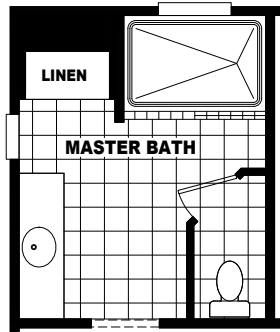

**OPTIONAL LUX BATH**

**OPTIONAL 4'x 6'  
CERAMIC TILE  
SHOWER WITH  
SHOWER SPA**

**MODEL: MR-28563B**  
APPROXIMATELY 1493 SQ.FT.  
3 BEDROOM, 2 BATH