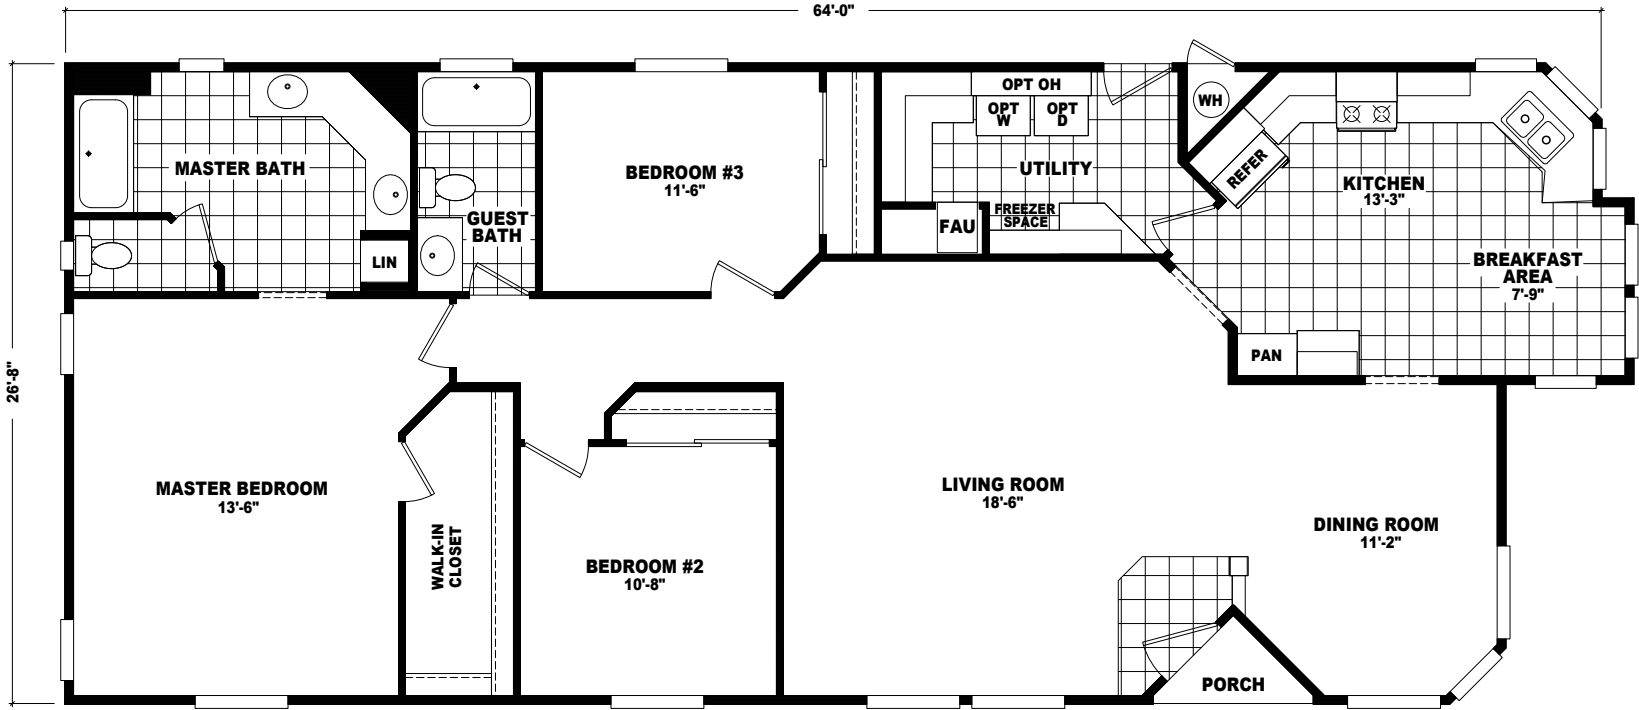

OPTIONAL LUX BATH

OPTIONAL 84" CERAMIC TILE SHOWER WITH SEAT

OPTIONAL DEN IN PLACE OF BEDROOM #3

MODEL: MR-28643A
 APPROXIMATELY 1658 SQ. FT. TOTAL
 APPROXIMATELY 1644 SQ. FT. LIVABLE
 3 BEDROOM, 2 BATH