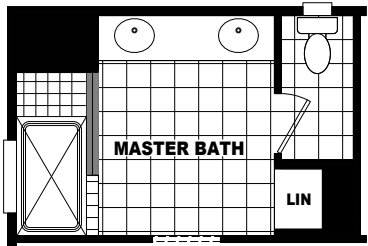

OPTIONAL LUX BATH

OPTIONAL 84" CERAMIC TILE SHOWER WITH SEAT

OPTIONAL DEN IN PLACE OF BEDROOM #3

MODEL: MR-28643A
 APPROXIMATELY 1658 SQ. FT. TOTAL
 APPROXIMATELY 1644 SQ. FT. LIVABLE
 3 BEDROOM, 2 BATH