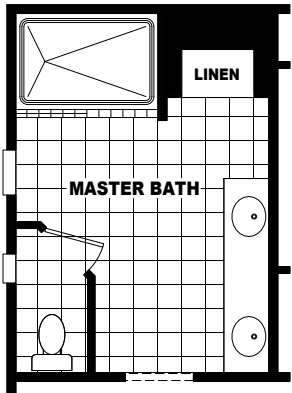

OPTIONAL LUX BATH

OPTIONAL 4'x 6' CERAMIC TILE SHOWER WITH SHOWER SPA

MODEL: MR-32563B
APPROXIMATELY 1750 SQ. FT. TOTAL
3 BEDROOM, 2 BATH