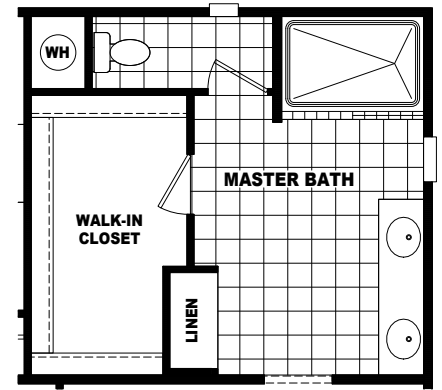

**MODEL: MR-32603B**  
 APPROXIMATELY 1875 SQ. FT. TOTAL  
 APPROXIMATELY 1867 SQ. FT. LIVABLE  
 3 BEDROOM, 2 BATH

**OPTIONAL LUX BATH**

**OPTIONAL 4'x 6'  
 CERAMIC TILE  
 SHOWER WITH  
 SHOWER SPA**