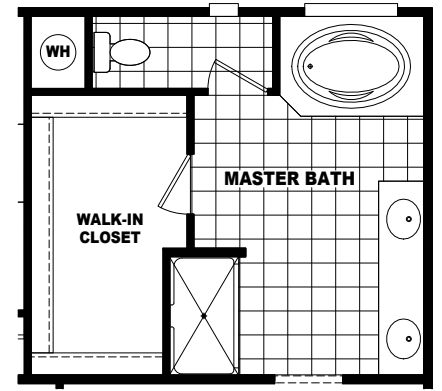

**MODEL: MR-32603B**  
 APPROXIMATELY 1875 SQ. FT. TOTAL  
 APPROXIMATELY 1867 SQ. FT. LIVABLE  
 3 BEDROOM, 2 BATH

**OPTIONAL LUX BATH**

**OPTIONAL 4'x 6'  
 CERAMIC TILE  
 SHOWER WITH  
 SHOWER SPA**