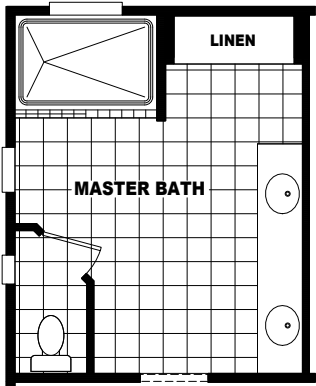

**OPTIONAL LUX BATH**

**OPTIONAL 4'x 6' CERAMIC TILE SHOWER WITH SHOWER SPA**

**MODEL: MR-32643A**  
 APPROXIMATELY 2000 SQ. FT.  
 3 BEDROOM, 2 BATH