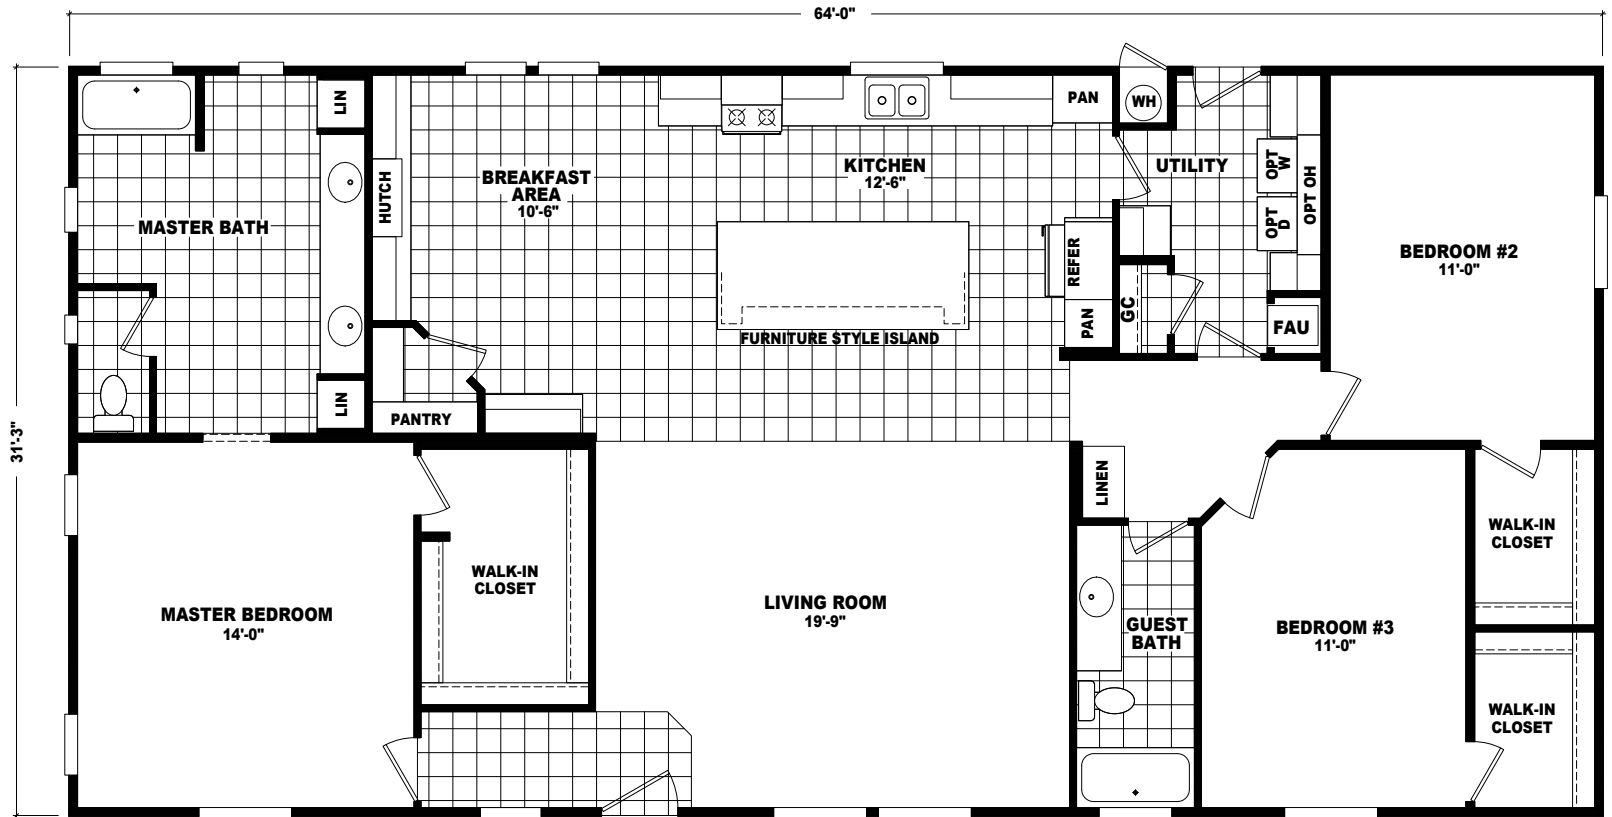

**OPTIONAL LUX BATH**

**OPTIONAL 4'x 6' CERAMIC TILE SHOWER WITH SHOWER SPA**

**MODEL: MR-32643A**  
 APPROXIMATELY 2000 SQ. FT.  
 3 BEDROOM, 2 BATH