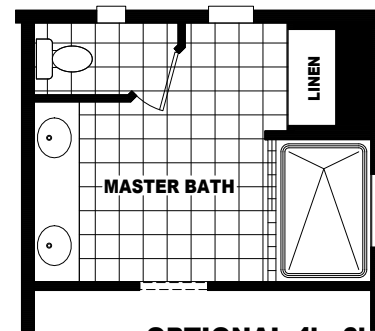

**OPTIONAL DEN
IN PLACE OF
BEDROOM #4**

MODEL: MR-40704A
 APPROXIMATELY 2693 SQ. FT. TOTAL
 APPROXIMATELY 2495 SQ. FT. LIVABLE
 4 BEDROOM, 3 BATH

**OPTIONAL
LUX BATH**

**OPTIONAL 4'x6'
CERAMIC TILE
SHOWER WITH
SHOWER SPA**