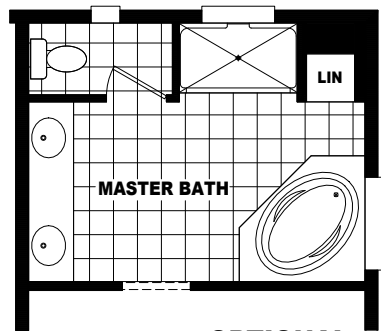

**OPTIONAL DEN
IN PLACE OF
BEDROOM #4**

MODEL: MR-40704A
 APPROXIMATELY 2693 SQ. FT. TOTAL
 APPROXIMATELY 2495 SQ. FT. LIVABLE
 4 BEDROOM, 3 BATH

**OPTIONAL
LUX BATH**

**OPTIONAL 4'x6'
CERAMIC TILE
SHOWER WITH
SHOWER SPA**