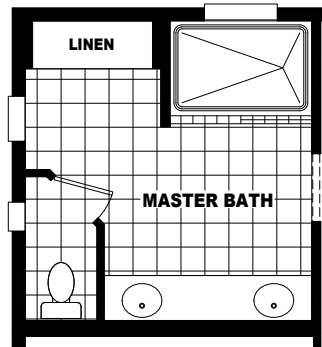

**OPTIONAL  
LUX BATH**

**OPTIONAL 4'x 6'  
CERAMIC TILE  
SHOWER WITH  
SHOWER SPA**

**MODEL: MR-40683C**  
 APPROXIMATELY 2720 SQ. FT. TOTAL  
 APPROXIMATELY 2705 SQ. FT. LIVABLE  
 3 BEDROOM, 2 1/2 BATH