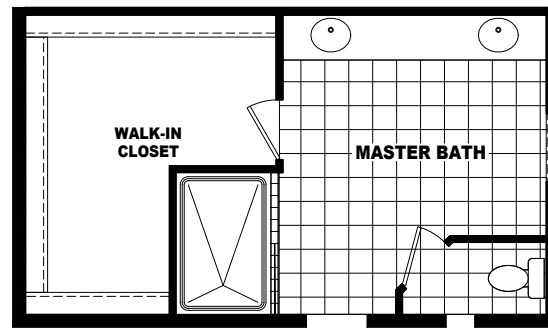

**OPTIONAL LUX BATH**

**OPTIONAL 4'x 6' CERAMIC TILE SHOWER WITH SHOWER SPA**

**MODEL: MR-40684A**  
 APPROXIMATELY 2586 SQ. FT. TOTAL  
 APPROXIMATELY 2337 SQ. FT. LIVABLE  
 4 BEDROOM, 2 1/2 BATH