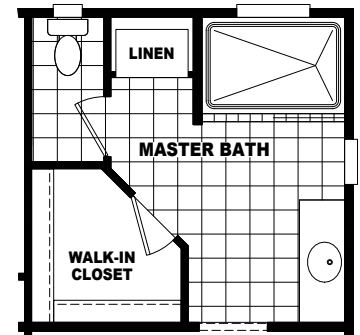

OPTIONAL LUX BATH

OPTIONAL 4'x 6' CERAMIC TILE SHOWER WITH SHOWER SPA

MODEL: MR-28563C

APPROXIMATELY 1493 SQ. FT. TOTAL
 APPROXIMATELY 1485 SQ. FT. LIVABLE
 3 BEDROOM, 2 BATH