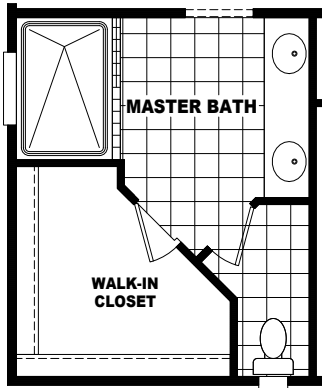

OPTIONAL LUX BATH

OPTIONAL 4'x 6' CERAMIC TILE SHOWER WITH SHOWER SPA

MODEL: MR-32603A
 APPROXIMATELY 1875 SQ. FT. TOTAL
 APPROXIMATELY 1854 SQ. FT. LIVABLE
 3 BEDROOM, 2 BATH