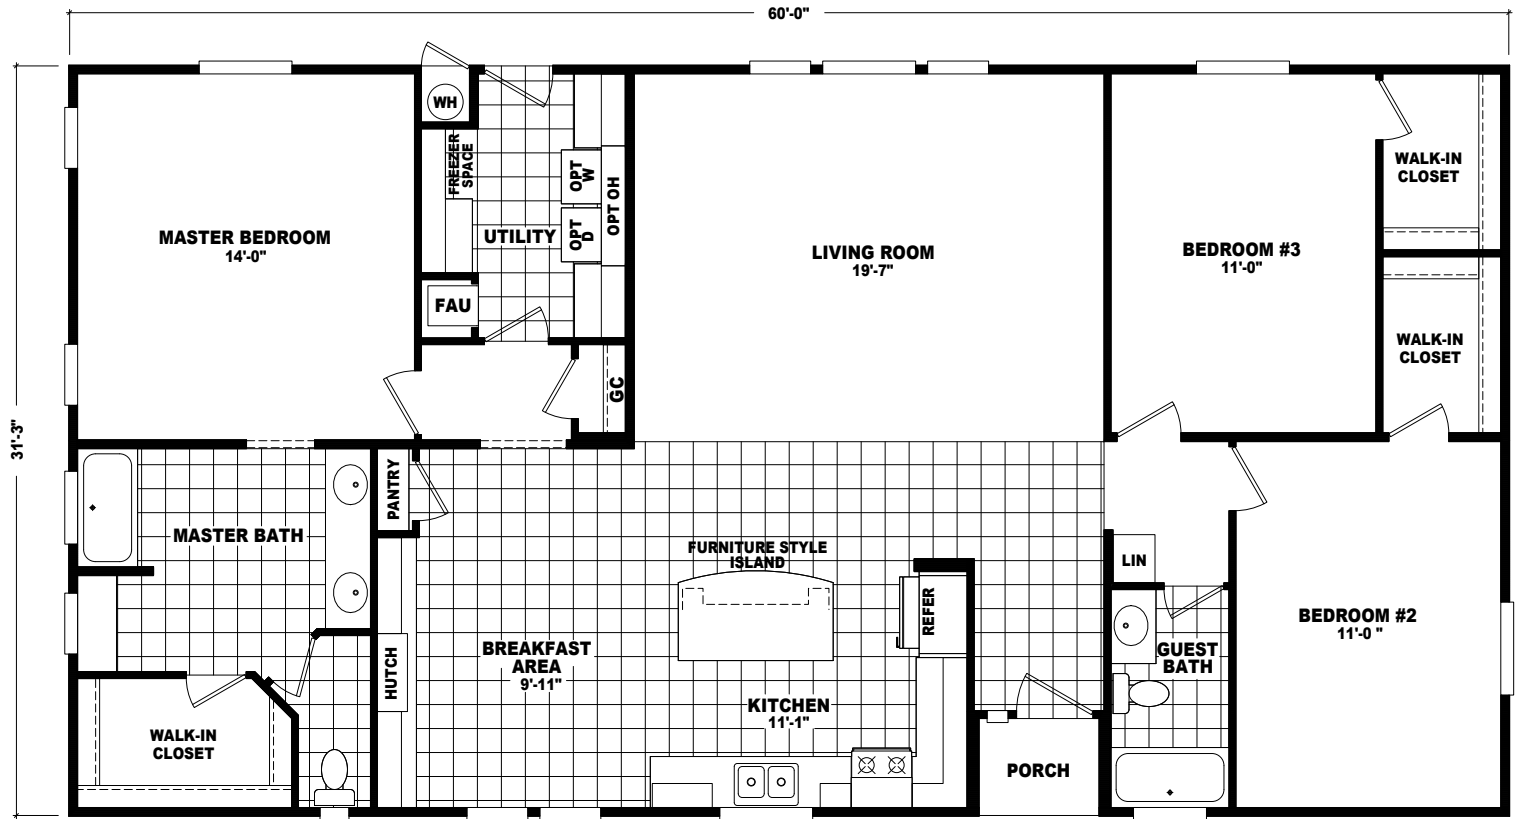

OPTIONAL LUX BATH

OPTIONAL 4'x 6' CERAMIC TILE SHOWER WITH SHOWER SPA

MODEL: MR-32603A
 APPROXIMATELY 1875 SQ. FT. TOTAL
 APPROXIMATELY 1854 SQ. FT. LIVABLE
 3 BEDROOM, 2 BATH