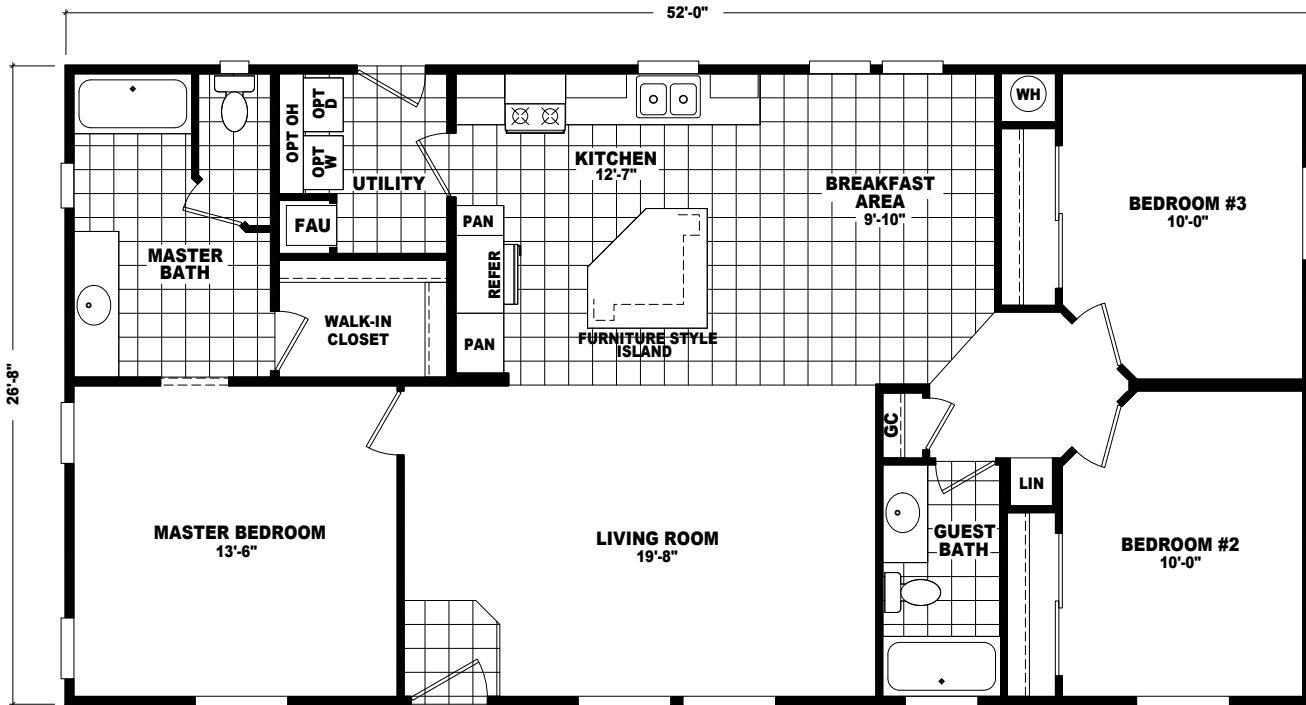

OPTIONAL 60" CERAMIC TILE SHOWER WITH 15" DEEP BENCH SEAT

MODEL: MR-28523A
APPROXIMATELY 1386 SQ. FT.
3 BEDROOM, 2 BATH