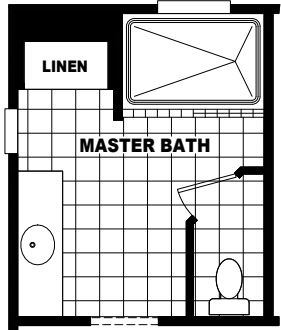

OPTIONAL LUX BATH

OPTIONAL 4'x 6' CERAMIC TILE SHOWER WITH SHOWER SPA

MODEL: MR-28643B
 APPROXIMATELY 1706 SQ. FT.
 3 BEDROOM, 2 BATH