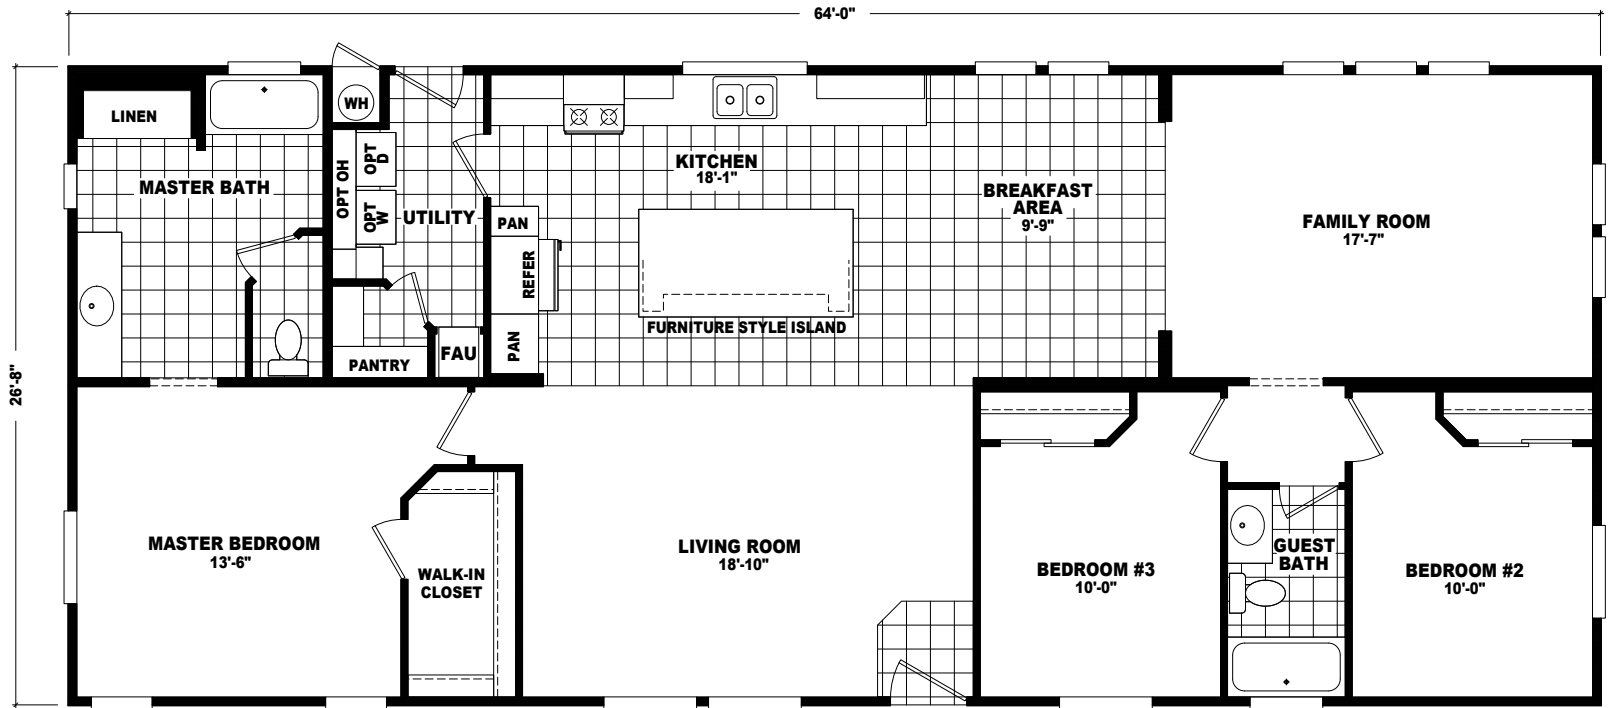

OPTIONAL LUX BATH

OPTIONAL 4'x 6' CERAMIC TILE SHOWER WITH SHOWER SPA

MODEL: MR-28643B
 APPROXIMATELY 1706 SQ. FT.
 3 BEDROOM, 2 BATH