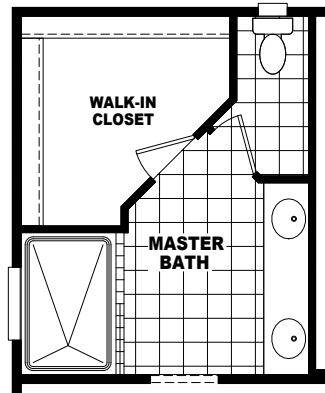

**OPTIONAL LUX BATH**

**OPTIONAL 4'x 6' CERAMIC TILE SHOWER WITH SHOWER SPA**

**MODEL: MR-32704D**  
 APPROXIMATELY 2187 SQ. FT.  
 4 BEDROOM, 3 BATH