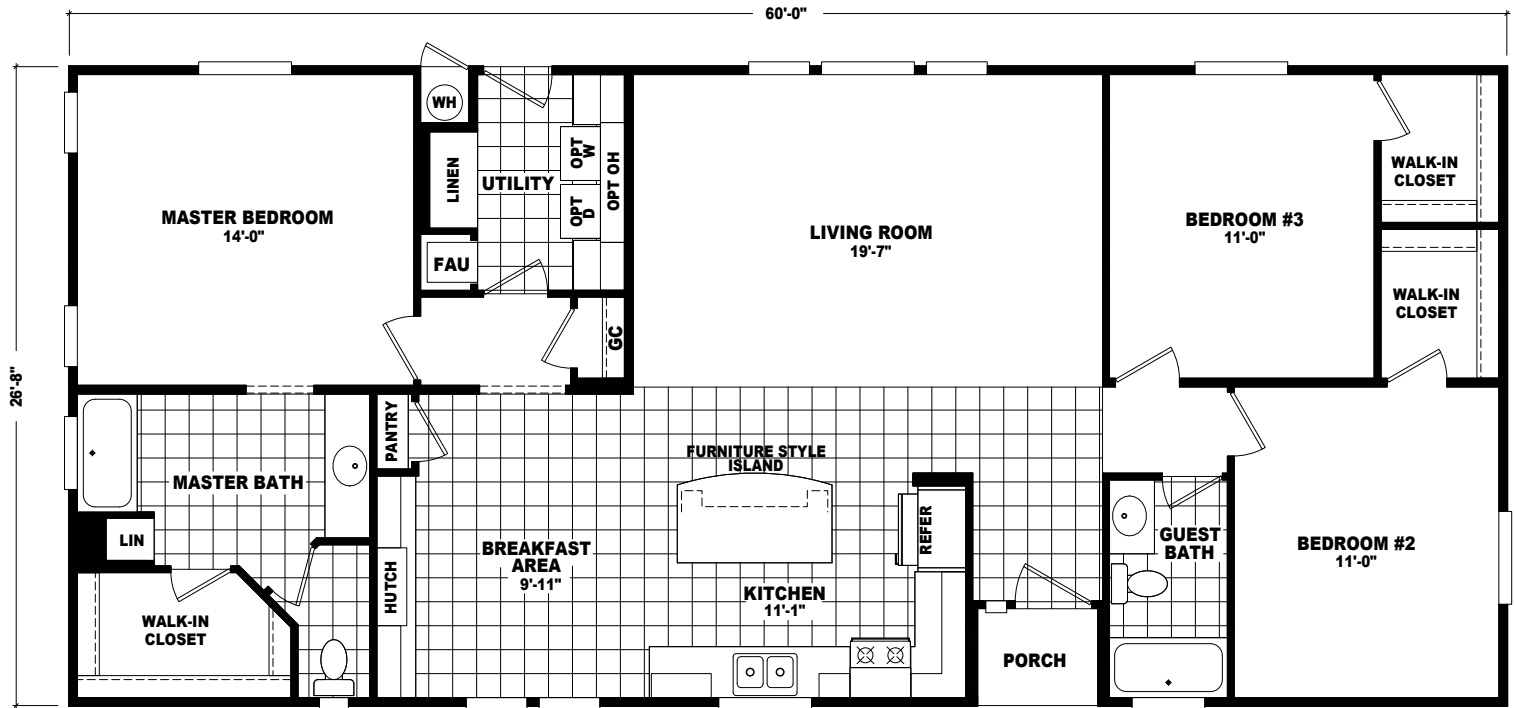

OPTIONAL LUX BATH

**OPTIONAL 4'x 6'
CERAMIC TILE
SHOWER WITH
SHOWER SPA**

MODEL: MR-28603B

**APPROXIMATELY 1600 SQ. FT. TOTAL
APPROXIMATELY 1579 SQ. FT. LIVABLE
3 BEDROOM, 2 BATH**