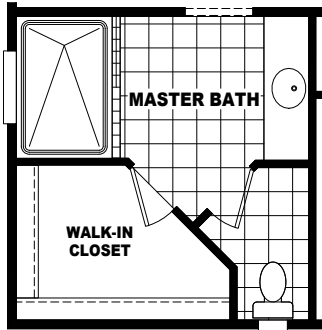

OPTIONAL LUX BATH

**OPTIONAL 4'x 6'
CERAMIC TILE
SHOWER WITH
SHOWER SPA**

MODEL: MR-28603B

**APPROXIMATELY 1600 SQ. FT. TOTAL
APPROXIMATELY 1579 SQ. FT. LIVABLE
3 BEDROOM, 2 BATH**