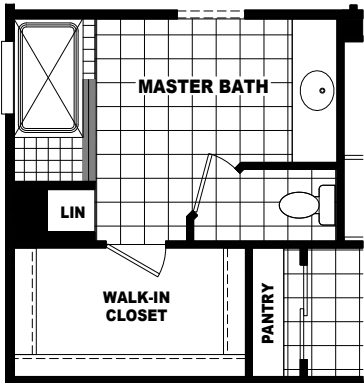

**OPTIONAL LUX BATH**

**OPTIONAL 84" CERAMIC TILE SHOWER WITH SEAT**

**MODEL: MR-32523B**  
 APPROXIMATELY 1625 SQ. FT. TOTAL  
 APPROXIMATELY 1607 SQ. FT. LIVABLE  
 3 BEDROOM, 2 BATH