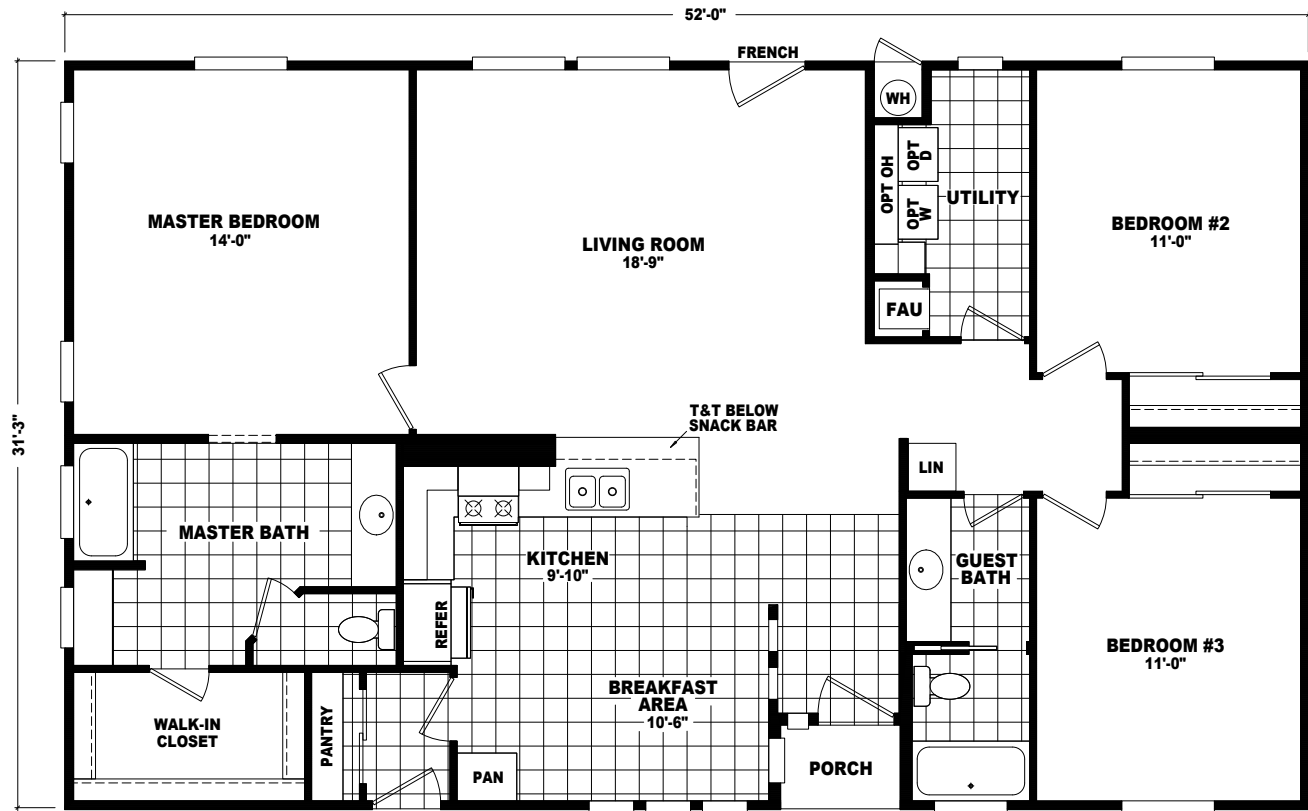

**OPTIONAL LUX BATH**

**OPTIONAL 84" CERAMIC TILE SHOWER WITH SEAT**

**MODEL: MR-32523B**  
 APPROXIMATELY 1625 SQ. FT. TOTAL  
 APPROXIMATELY 1607 SQ. FT. LIVABLE  
 3 BEDROOM, 2 BATH