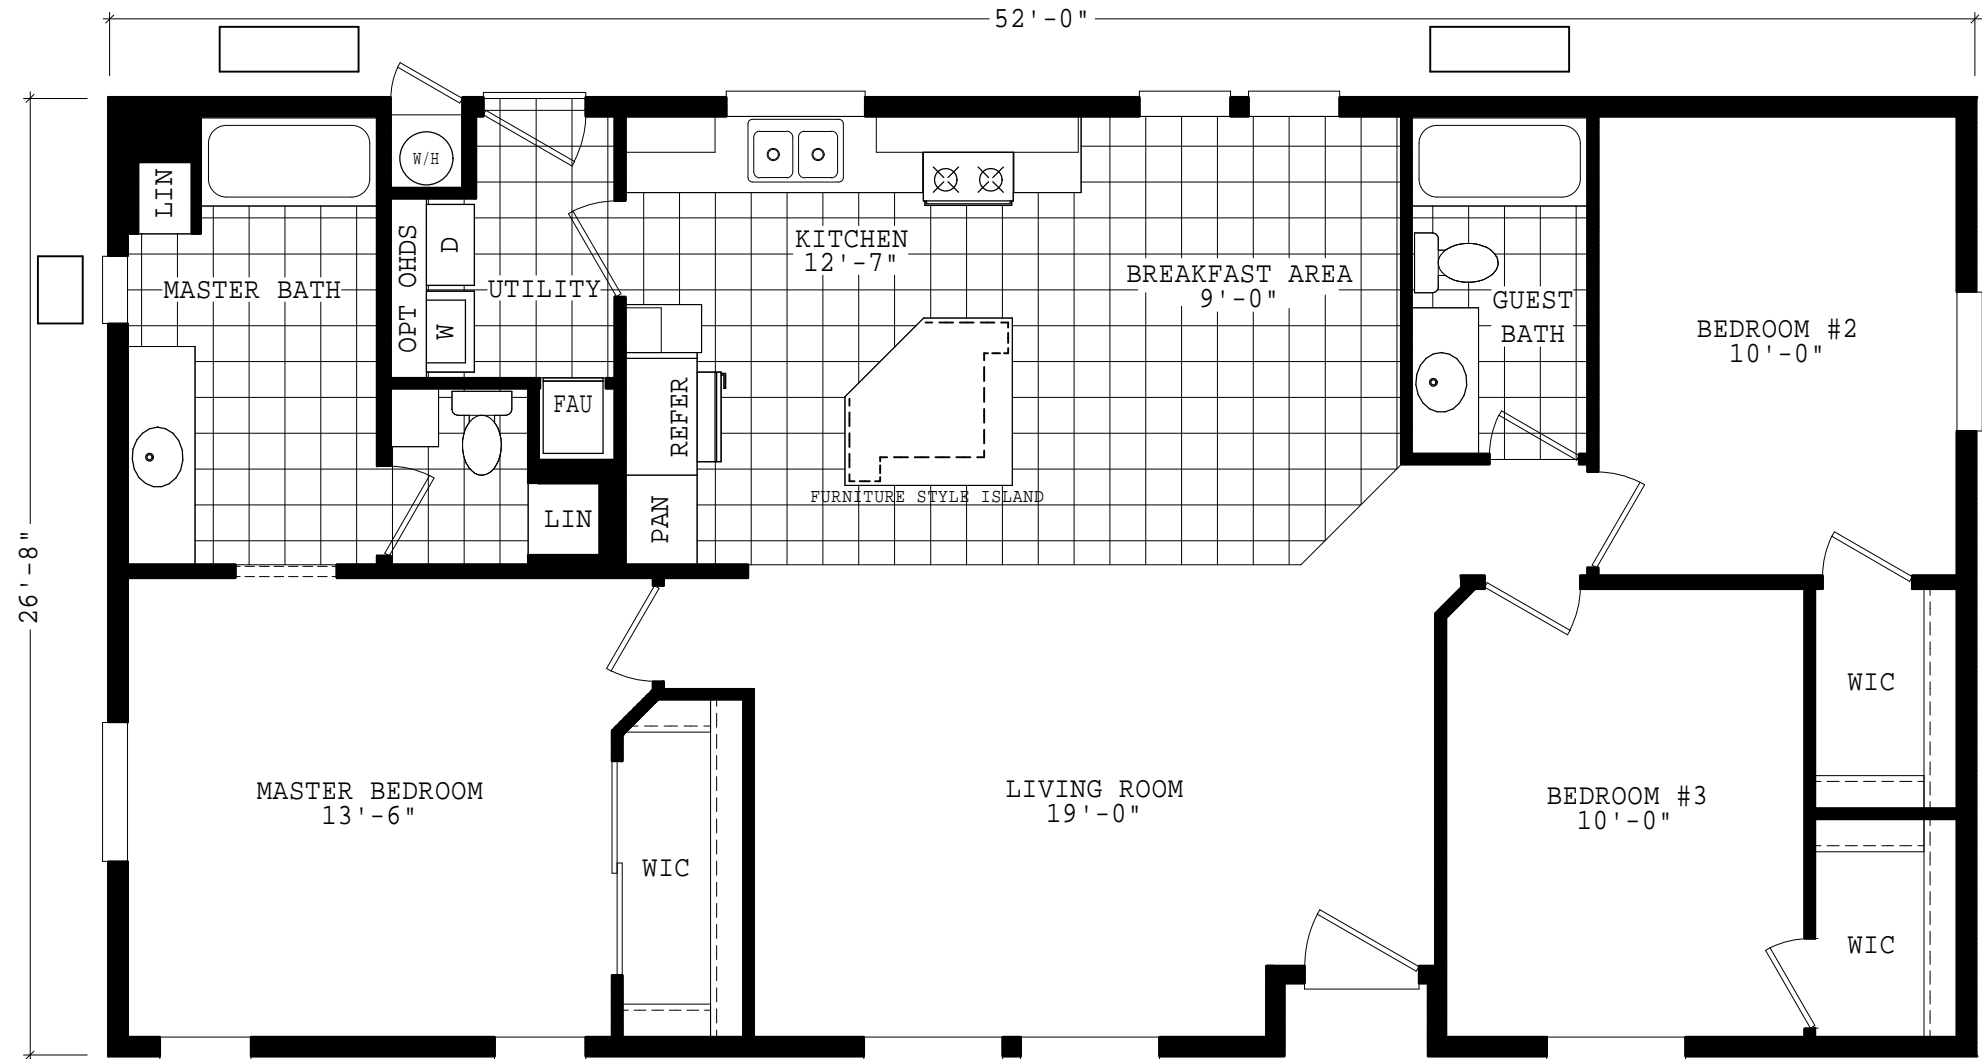

OPTIONAL 4'x 6'  
 CERAMIC TILE SHOWER  
 W/SHOWER SPA

MODEL: S2-28523A  
 APPROXIMATELY 1386 SQ. FT. TOTAL  
 APPROXIMATELY 1378 SQ. FT. LIVABLE  
 3 BEDROOM, 2 BATH